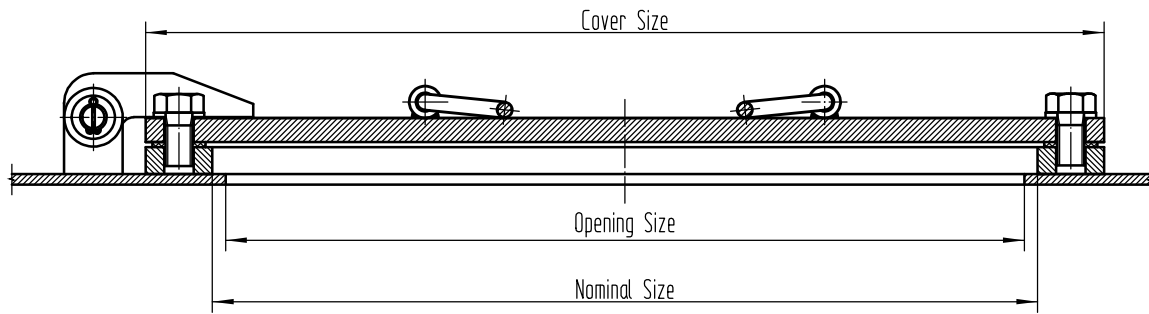

Shanghai Zhiyou Marine & Offshore Equipment Co., Ltd
Room 405, Fudan Software Park, 188 Changyi Road, Shanghai China.
Tel: +86-21-5645-2367
Email: sales@zhiyoumarine.com info@marineoutfittings.com
Web: www.zhiyoumarine.com www.marineoutfittings.com

1			Dwg Name	Multi-bolt Type Manhole			
Rev	Description	Date		Scale	1:1 @A3	Dwg No.	ZY-M-001-04
Note	All dimensions are in millimeters unless otherwise specified.			Sheet	4/4