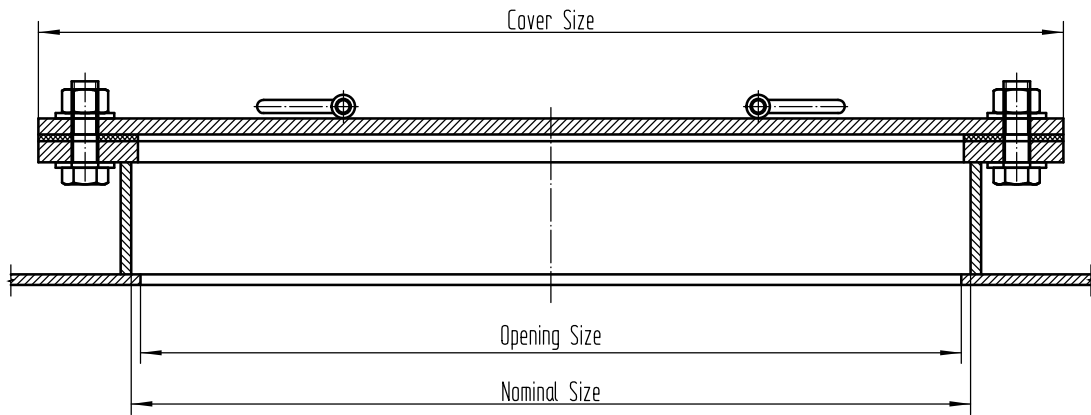

| | | | | | | | |
|------|---|------|----------|-----------------------|---------|--------------|-------------|
| 1 | | | Dwg Name | Embedded Type Manhole | | | |
| Rev | Description | Date | | Scale | 1:1 @A3 | Dwg No. | ZY-M-001-01 |
| Note | All dimensions are in millimeters unless otherwise specified. | | | Sheet | 1/4 | CB/T 19-2001 | |

| | | | | | | | |
|------|---|------|----------|---------------------|---------|--------------|-------------|
| 1 | | | Dwg Name | Raised Type Manhole | | | |
| Rev | Description | Date | | Scale | 1:1 @A3 | Dwg No. | ZY-M-001-02 |
| Note | All dimensions are in millimeters unless otherwise specified. | | | Sheet | 2/4 | CB/T 19-2001 | |

| | | | | | | | |
|------|---|------|----------|-------------------------|---------|---------|-------------|
| 1 | | | Dwg Name | Multi-bolt Type Manhole | | | |
| Rev | Description | Date | | Scale | 1:1 @A3 | Dwg No. | ZY-M-001-04 |
| Note | All dimensions are in millimeters unless otherwise specified. | | | Sheet | 4/4 | | |