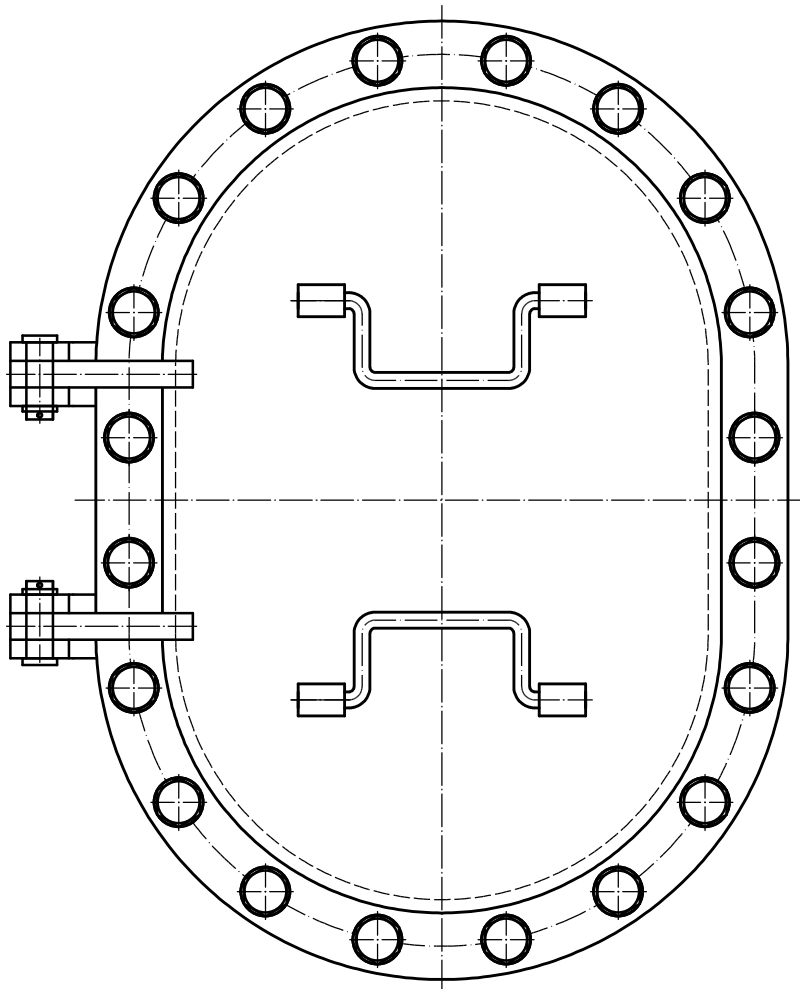

| | | | | | | | |
|------|---|------|----------|-----------------------|---------|--------------|-------------|
| 1 | | | Dwg Name | Embedded Type Manhole | | | |
| Rev | Description | Date | | Scale | 1:1 @A3 | Dwg No. | ZY-M-001-01 |
| Note | All dimensions are in millimeters unless otherwise specified. | | | Sheet | 1/4 | CB/T 19-2001 | |

| | | | | | | | |
|------|---|------|----------|---------------------|---------|--------------|-------------|
| 1 | | | Dwg Name | Raised Type Manhole | | | |
| Rev | Description | Date | | Scale | 1:1 @A3 | Dwg No. | ZY-M-001-02 |
| Note | All dimensions are in millimeters unless otherwise specified. | | | Sheet | 2/4 | CB/T 19-2001 | |

| | | | | | | | |
|------|---|------|----------|--------------------|---------|--------------|-------------|
| 1 | | | Dwg Name | Flush Type Manhole | | | |
| Rev | Description | Date | | Scale | 1:1 @A3 | Dwg No. | ZY-M-001-03 |
| Note | All dimensions are in millimeters unless otherwise specified. | | | Sheet | 3/4 | CB/T 19-2001 | |

| | | | | | | | |
|------|---|------|----------|-------------------------|---------|---------|-------------|
| 1 | | | Dwg Name | Multi-bolt Type Manhole | | | |
| Rev | Description | Date | | Scale | 1:1 @A3 | Dwg No. | ZY-M-001-04 |
| Note | All dimensions are in millimeters unless otherwise specified. | | | Sheet | 4/4 | | |