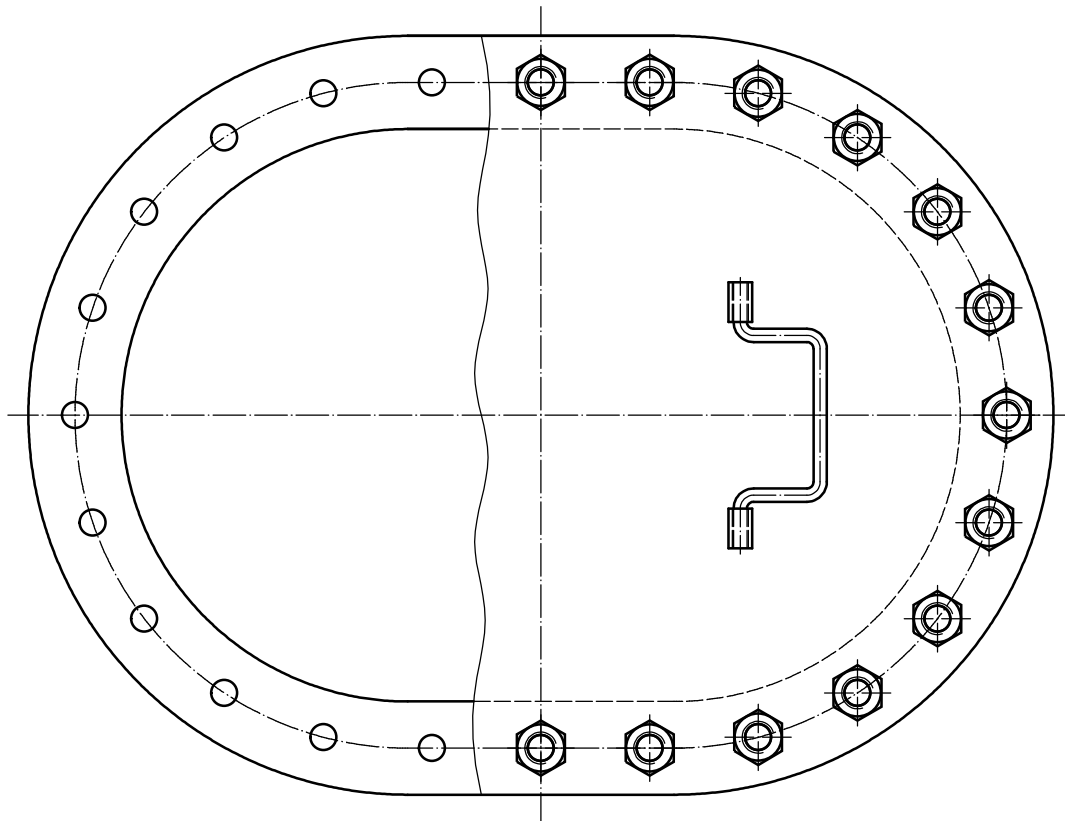

| | | | | | | | |
|------|---|------|----------|-----------------------|---------|--------------|-------------|
| 1 | | | Dwg Name | Embedded Type Manhole | | | |
| Rev | Description | Date | | Scale | 1:1 @A3 | Dwg No. | ZY-M-001-01 |
| Note | All dimensions are in millimeters unless otherwise specified. | | | Sheet | 1/4 | CB/T 19-2001 | |

| | | | | | | | |
|------|---|------|----------|---------------------|---------|--------------|-------------|
| 1 | | | Dwg Name | Raised Type Manhole | | | |
| Rev | Description | Date | | Scale | 1:1 @A3 | Dwg No. | ZY-M-001-02 |
| Note | All dimensions are in millimeters unless otherwise specified. | | | Sheet | 2/4 | CB/T 19-2001 | |

| | | | | | | | |
|------|---|------|----------|--------------------|---------|--------------|-------------|
| 1 | | | Dwg Name | Flush Type Manhole | | | |
| Rev | Description | Date | | Scale | 1:1 @A3 | Dwg No. | ZY-M-001-03 |
| Note | All dimensions are in millimeters unless otherwise specified. | | | Sheet | 3/4 | CB/T 19-2001 | |

| | | | | | | | |
|------|---|------|----------|-------------------------|---------|---------|-------------|
| 1 | | | Dwg Name | Multi-bolt Type Manhole | | | |
| Rev | Description | Date | | Scale | 1:1 @A3 | Dwg No. | ZY-M-001-04 |
| Note | All dimensions are in millimeters unless otherwise specified. | | | Sheet | 4/4 | | |