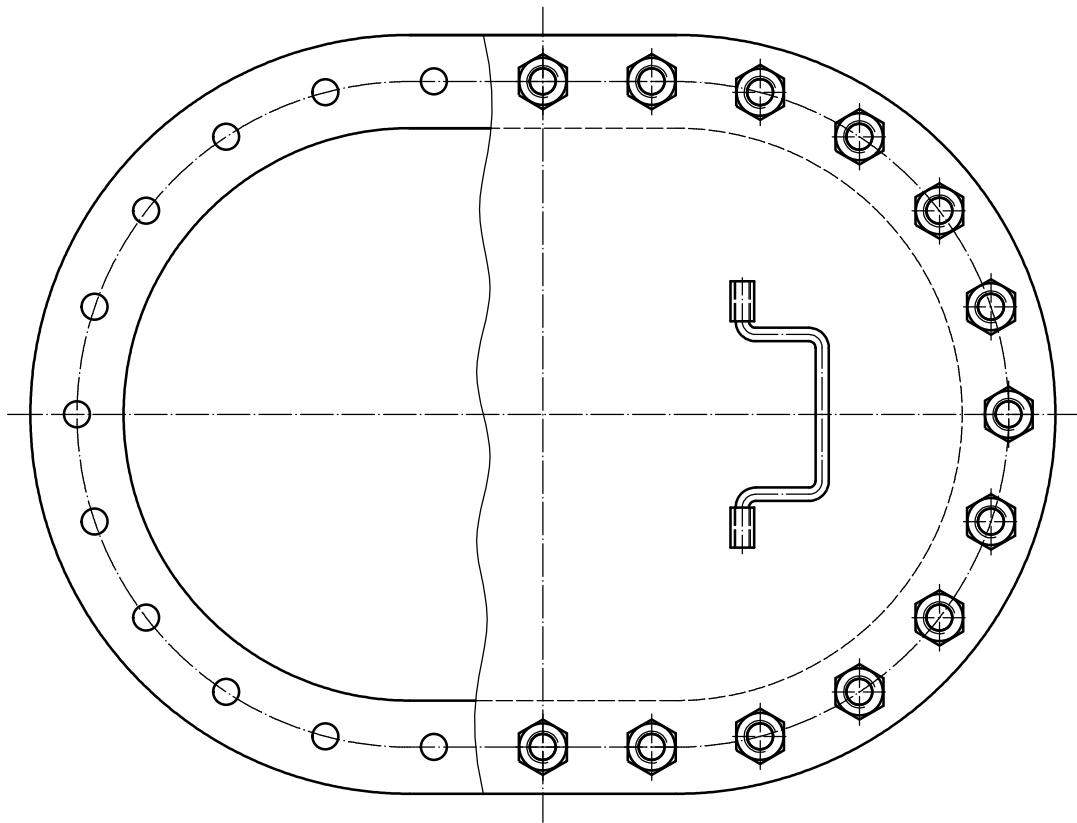

| | | | | | | | |
|------|---|------|----------|-----------------------|---------|--------------|-------------|
| 1 | | | Dwg Name | Embedded Type Manhole | | | |
| Rev | Description | Date | | Scale | 1:1 @A3 | Dwg No. | ZY-M-001-01 |
| Note | All dimensions are in millimeters unless otherwise specified. | | | Sheet | 1/4 | CB/T 19-2001 | |

| | | | | | | | |
|------|---|------|----------|---------------------|---------|--------------|-------------|
| 1 | | | Dwg Name | Raised Type Manhole | | | |
| Rev | Description | Date | | Scale | 1:1 @A3 | Dwg No. | ZY-M-001-02 |
| Note | All dimensions are in millimeters unless otherwise specified. | | | Sheet | 2/4 | CB/T 19-2001 | |

| | | | | | | | |
|------|---|------|----------|--------------------|---------|--------------|-------------|
| 1 | | | Dwg Name | Flush Type Manhole | | | |
| Rev | Description | Date | | Scale | 1:1 @A3 | Dwg No. | ZY-M-001-03 |
| Note | All dimensions are in millimeters unless otherwise specified. | | | Sheet | 3/4 | CB/T 19-2001 | |

| | | | | | | | |
|------|---|------|----------|-------------------------|---------|---------|-------------|
| 1 | | | Dwg Name | Multi-bolt Type Manhole | | | |
| Rev | Description | Date | | Scale | 1:1 @A3 | Dwg No. | ZY-M-001-04 |
| Note | All dimensions are in millimeters unless otherwise specified. | | | Sheet | 4/4 | | |