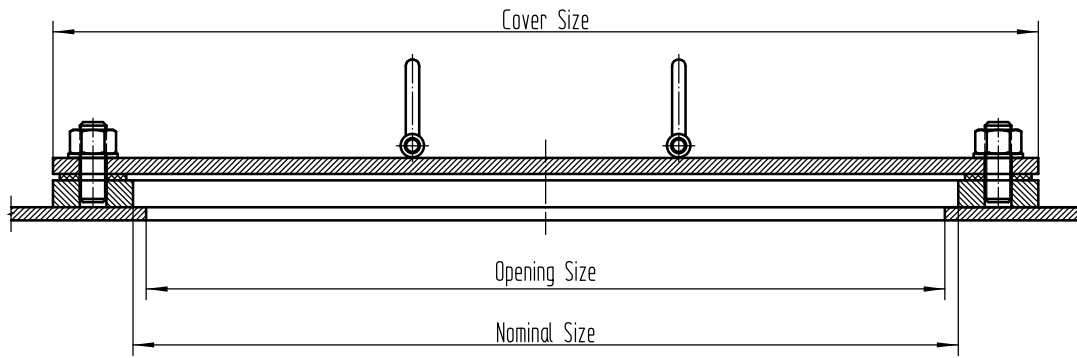

| | | | | | | | |
|------|---|------|----------|-----------------------|---------|--------------|-------------|
| 1 | | | Dwg Name | Embedded Type Manhole | | | |
| Rev | Description | Date | | Scale | 1:1 @A3 | Dwg No. | ZY-M-001-01 |
| Note | All dimensions are in millimeters unless otherwise specified. | | | Sheet | 1/4 | CB/T 19-2001 | |

| | | | | | | | |
|------|---|------|----------|---------------------|---------|--------------|-------------|
| 1 | | | Dwg Name | Raised Type Manhole | | | |
| Rev | Description | Date | | Scale | 1:1 @A3 | Dwg No. | ZY-M-001-02 |
| Note | All dimensions are in millimeters unless otherwise specified. | | | Sheet | 2/4 | CB/T 19-2001 | |

| | | | | | | | |
|------|---|------|----------|-------------------------|---------|---------|-------------|
| 1 | | | Dwg Name | Multi-bolt Type Manhole | | | |
| Rev | Description | Date | | Scale | 1:1 @A3 | Dwg No. | ZY-M-001-04 |
| Note | All dimensions are in millimeters unless otherwise specified. | | | Sheet | 4/4 | | |